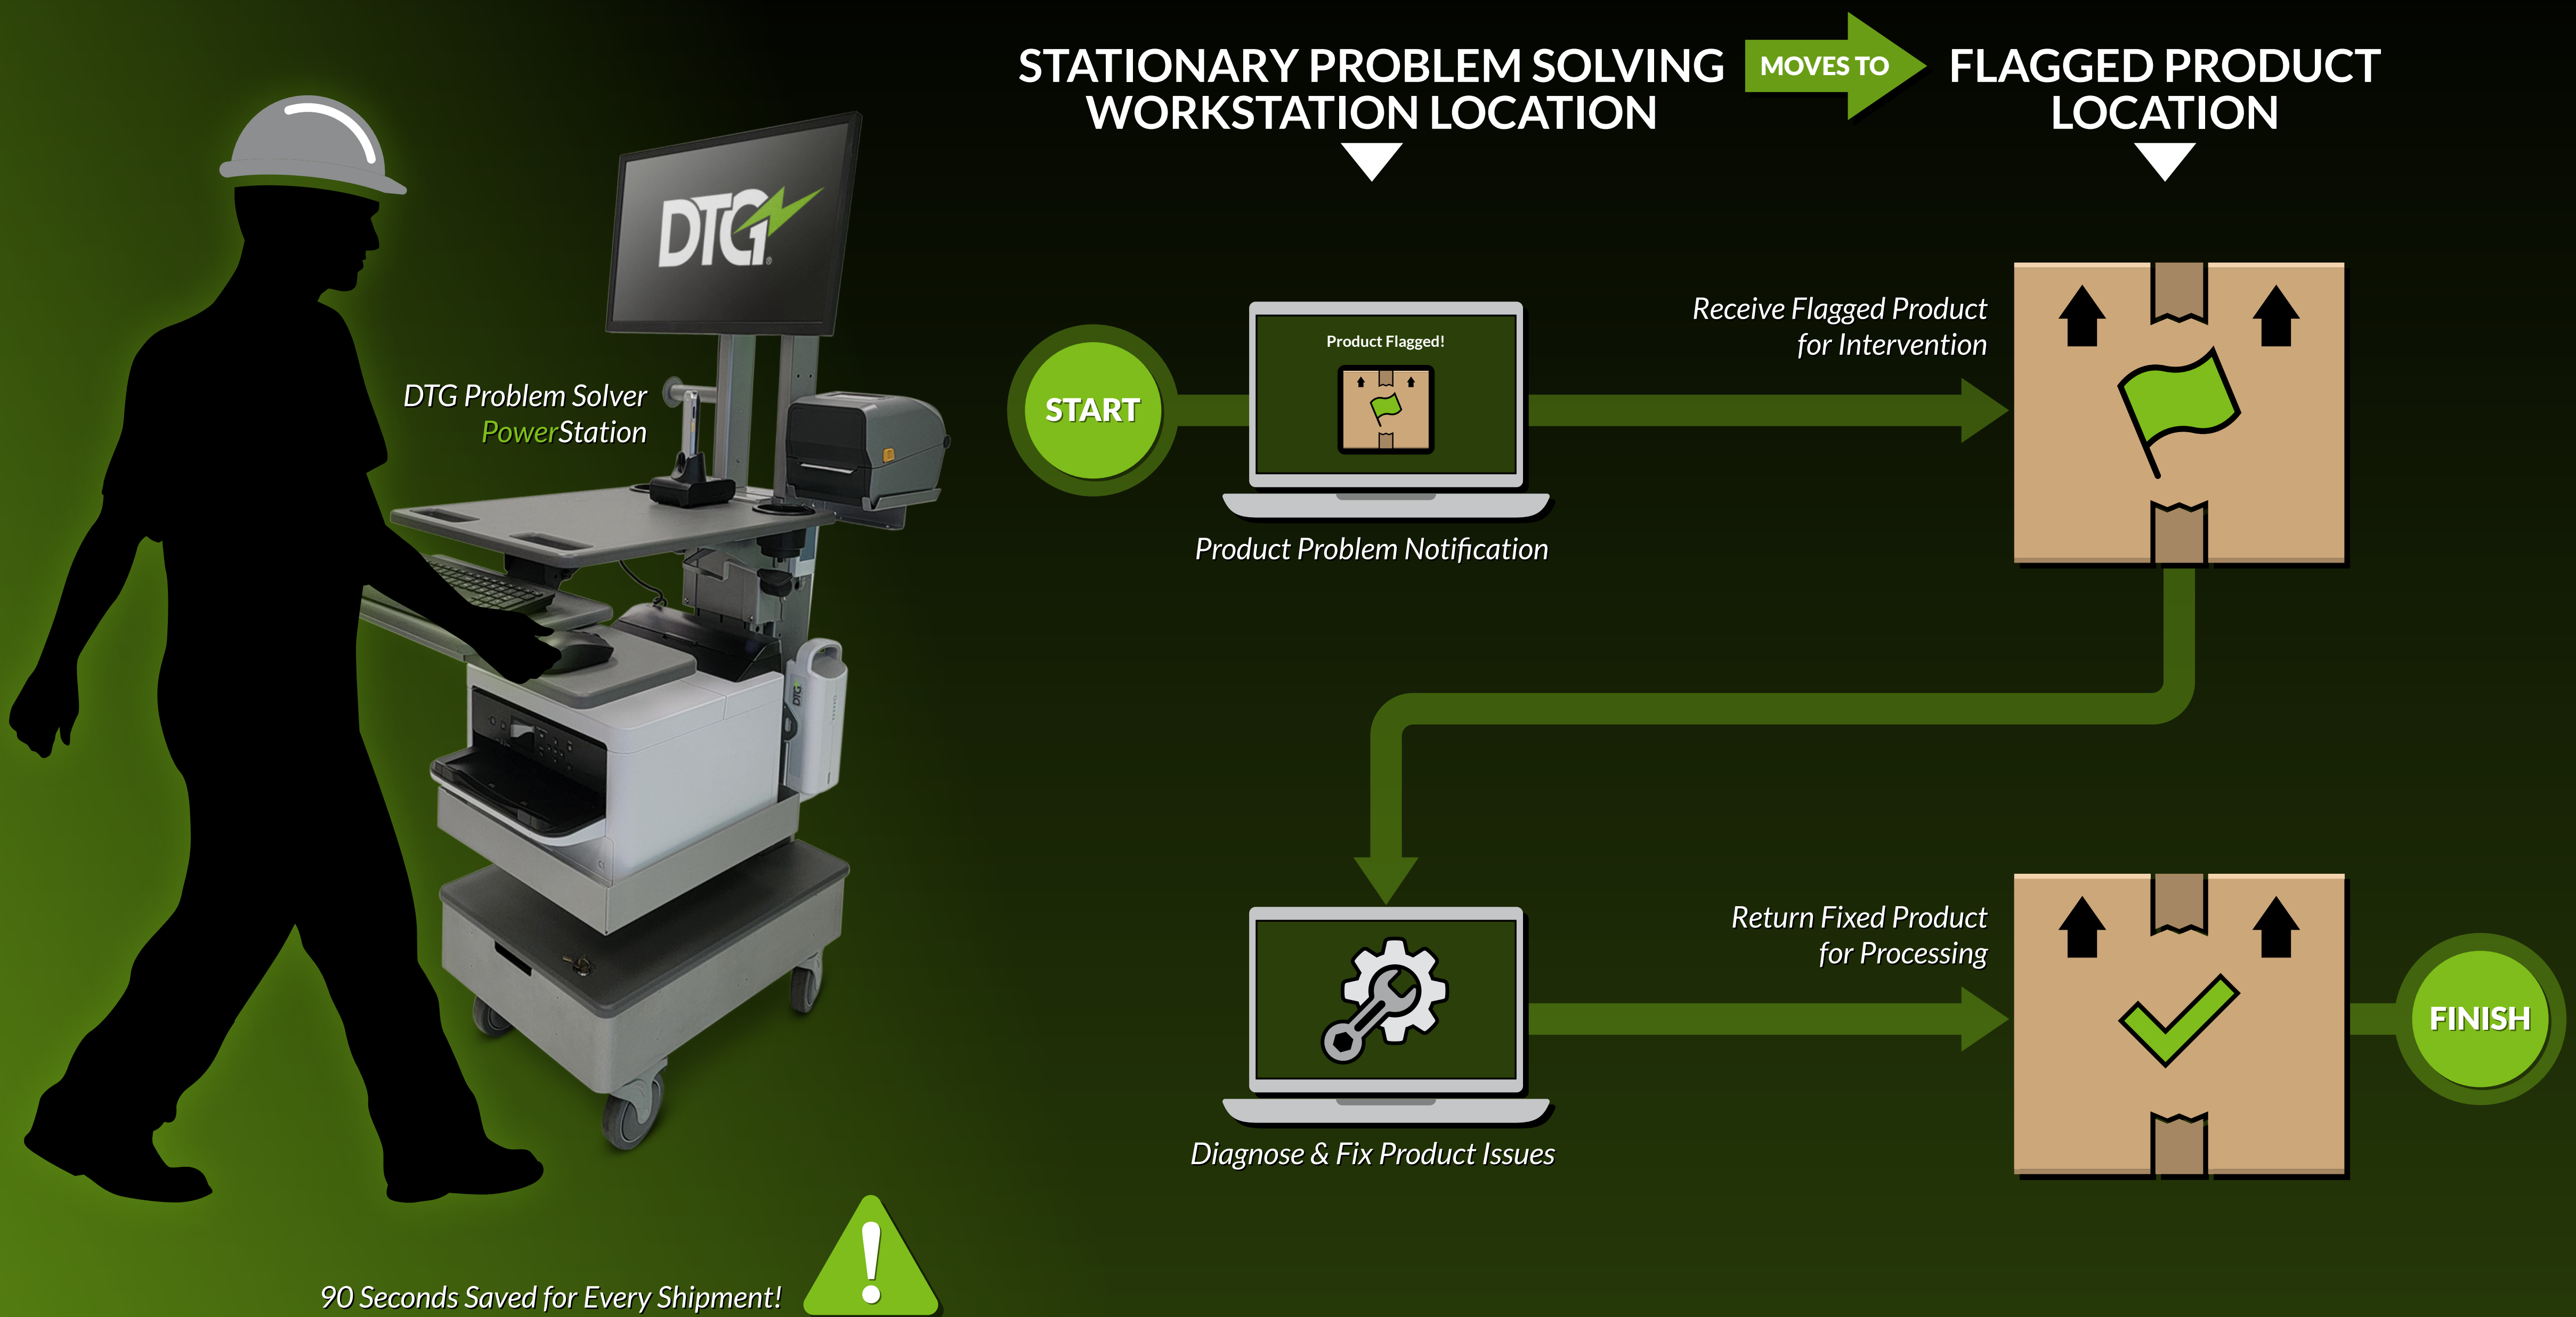

How Motion Waste Decreases Productivity, Efficiency, & Profit – and How to Solve It

WHAT WE SEE DTG assessed the TJX process and identified productivity inefficiencies.

WHAT WE SOLVE DTG eliminated motion waste by bringing workstations to the point of task.

WHAT YOU GAIN DTG enabled TJX to quickly recover the cost of every unproductive step.