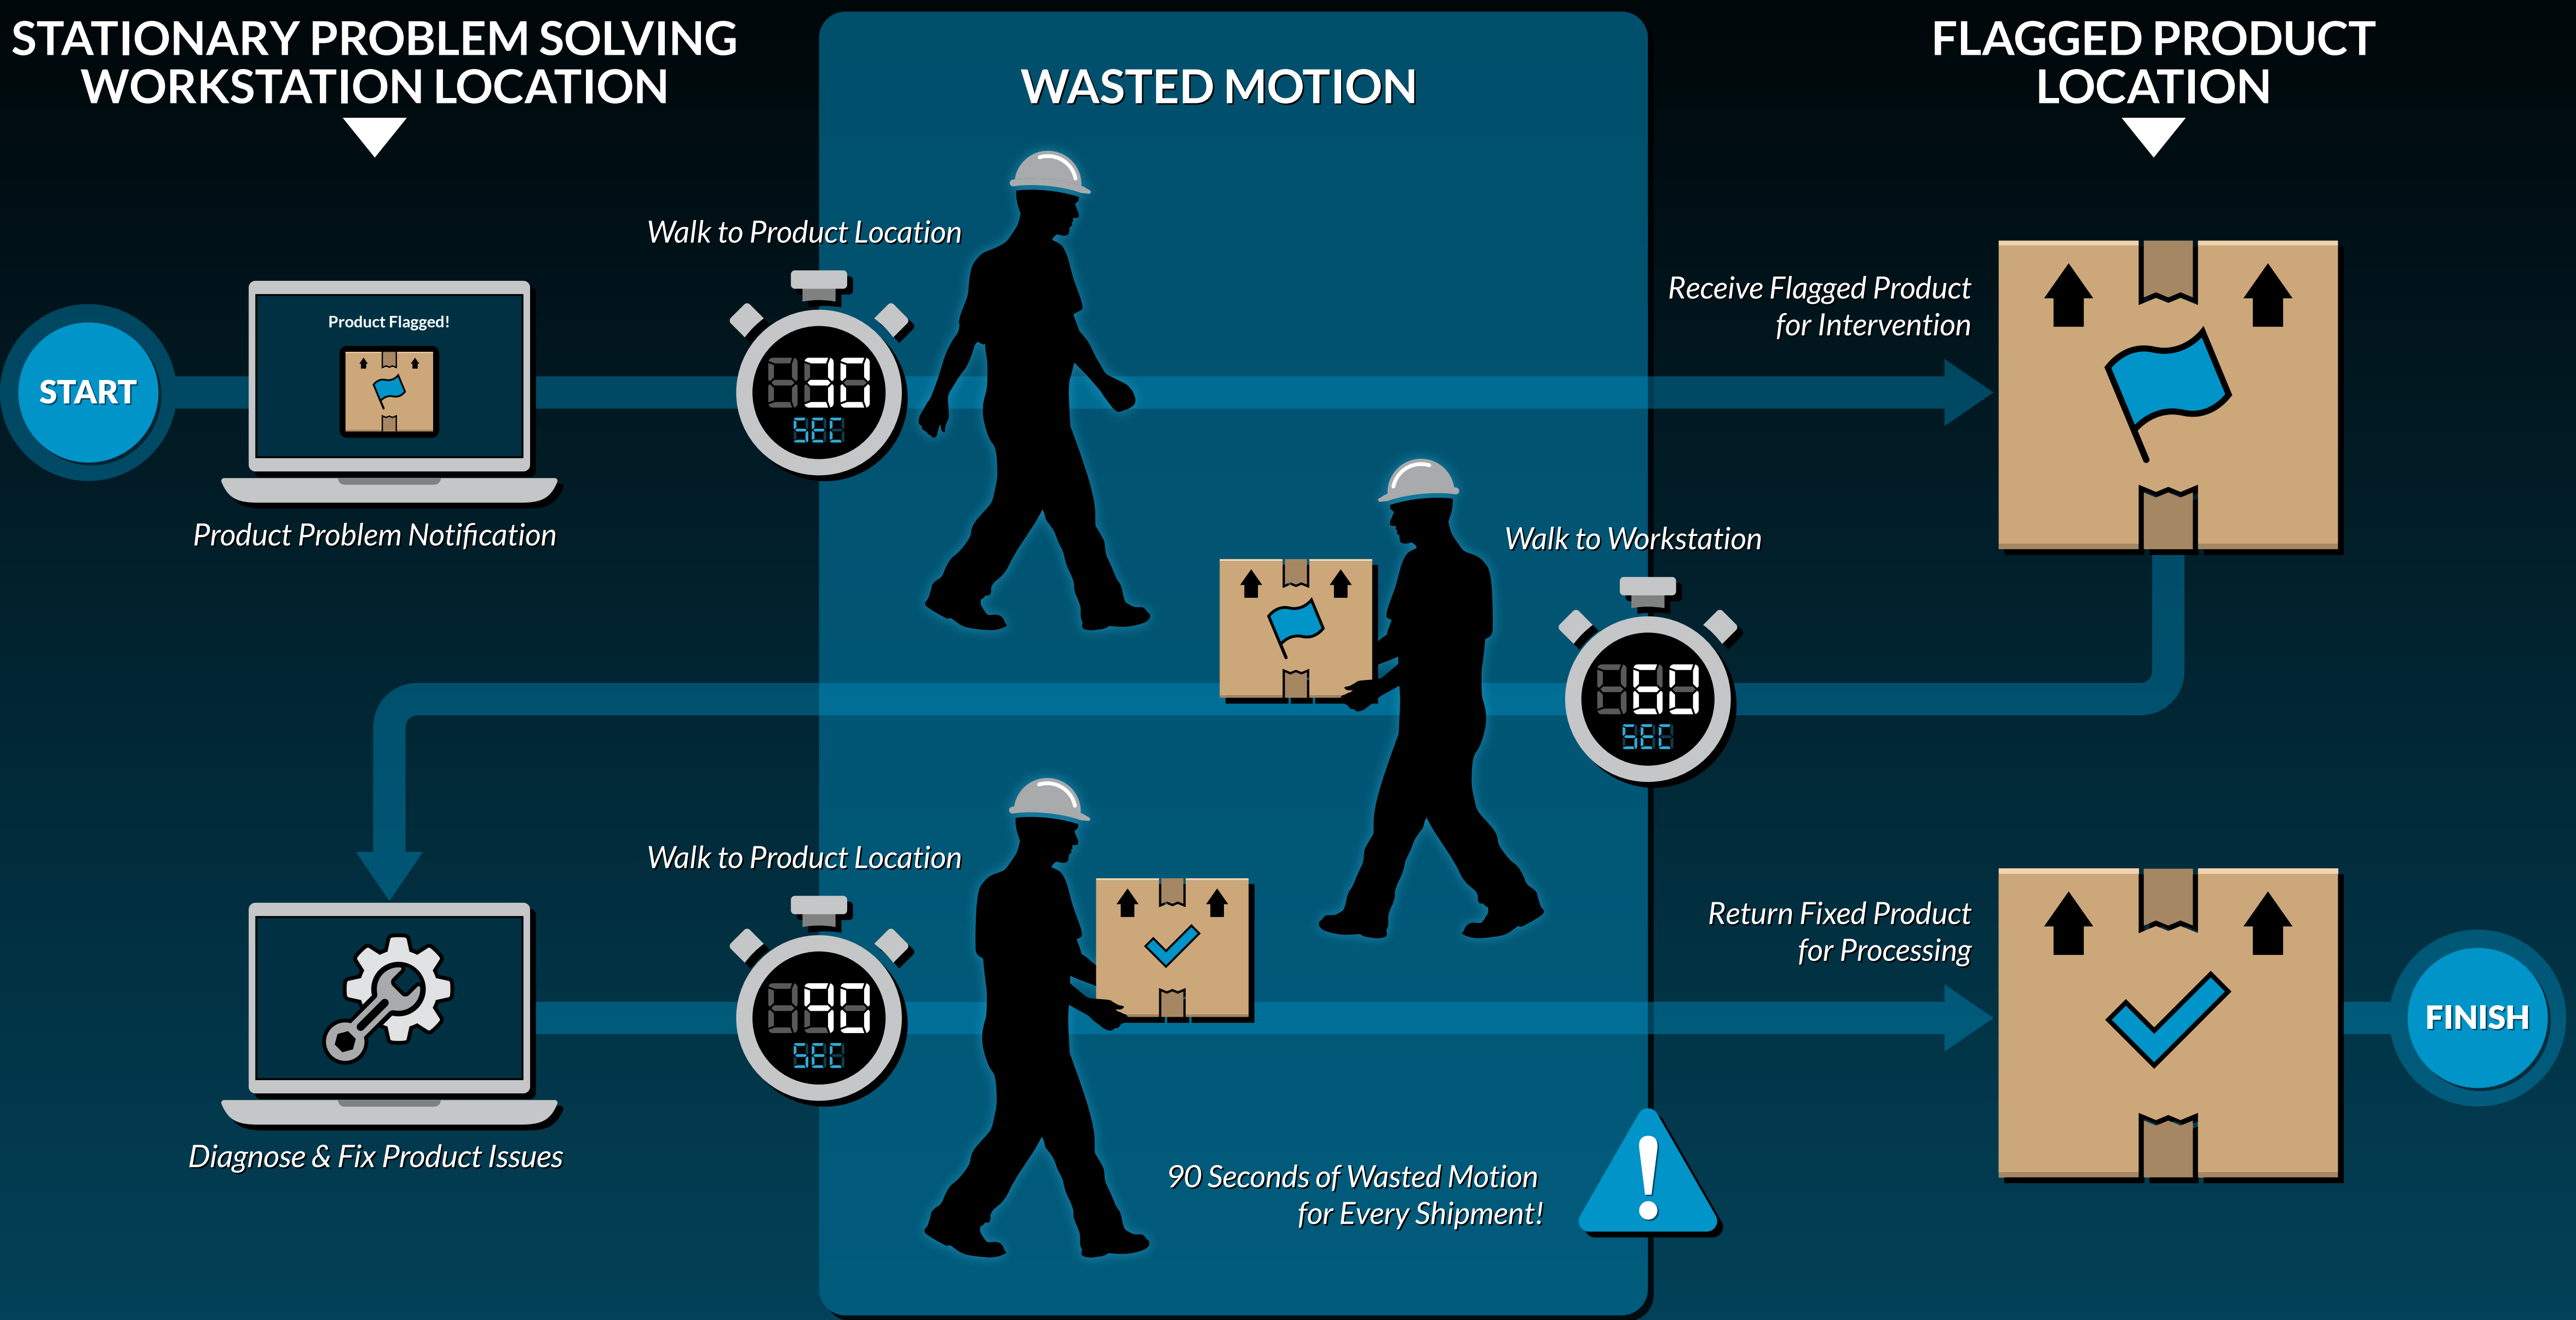

How Motion Waste Decreases Productivity, Efficiency, & Profit – and How to Solve It

WHAT WE SEE DTG assessed the TJX process and identified productivity inefficiencies.

WHAT WE SOLVE DTG eliminated motion waste by bringing workstations to the point of task.

WHAT YOU GAIN DTG enabled TJX to quickly recover the cost of every unproductive step.